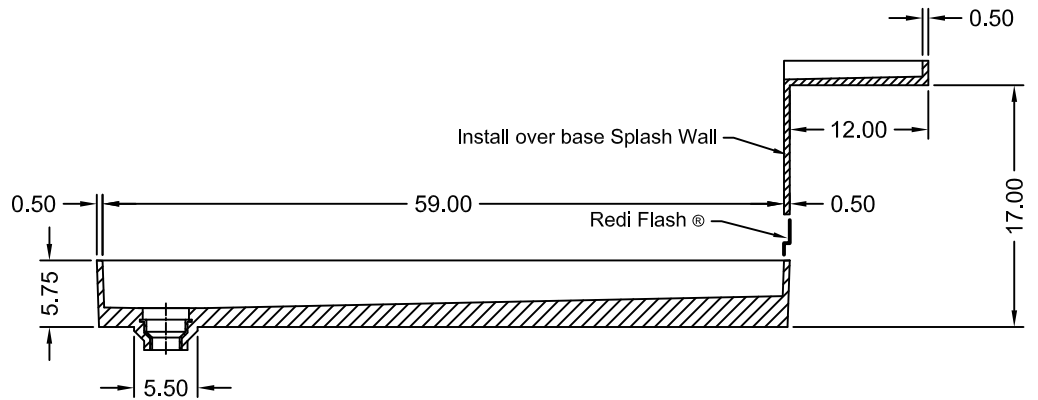

(Not to scale)

ANSI Z124.1-95 ASTM F462-79  
ANSI Z124.2-95 B45.0-02  
ICC/ANSI A117.1.98 B45.5-02

Toll Free 800.232.6156 techsupport@tileredi.com  
Tel: 954.323.0125  
Fax: 954.344.8064 www.tileredi.com