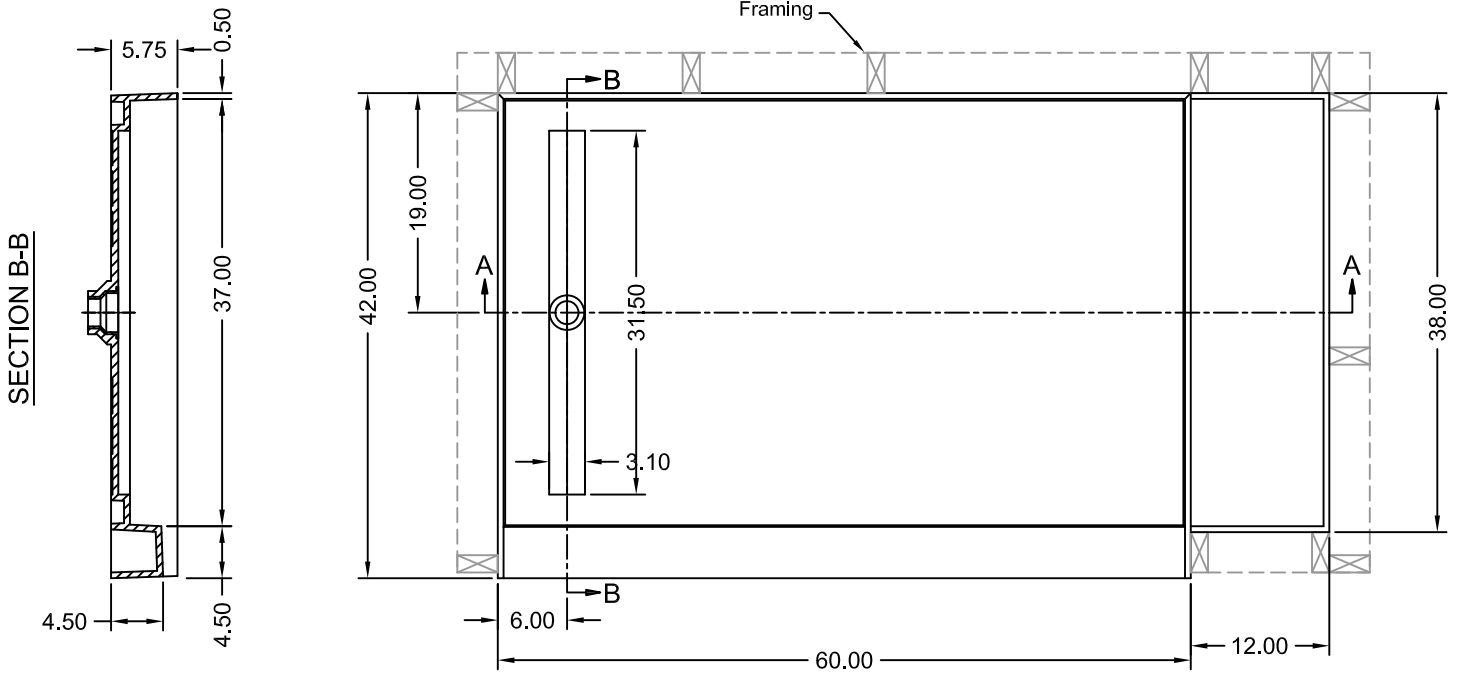

(Not to scale)

ANSI Z124.1-95 ASTM F462-79  
ANSI Z124.2-95 B45.0-02  
ICC/ANSI A117.1.98 B45.5-02

Toll Free 800.232.6156 techsupport@tileredi.com  
Tel: 954.323.0125  
Fax: 954.344.8064 www.tileredi.com